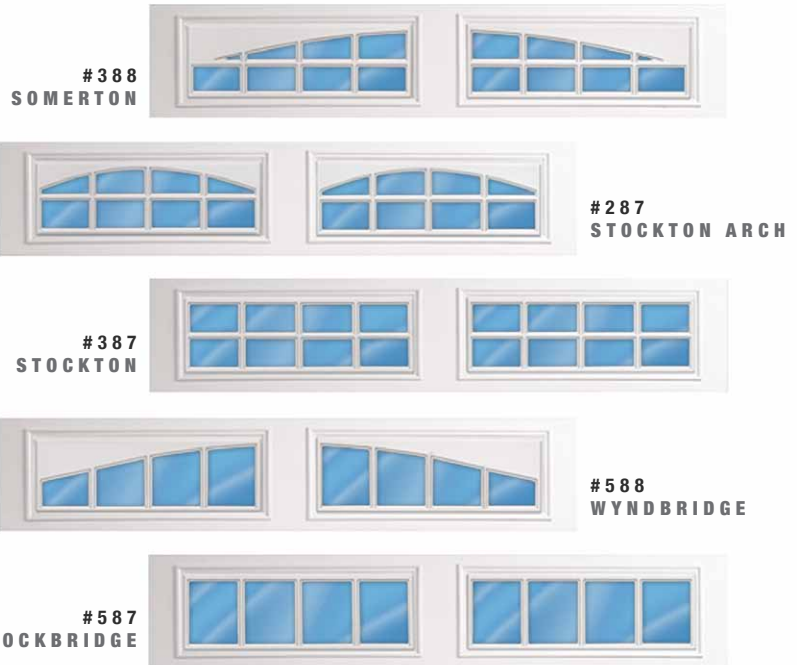

STILES ATTACHED WITH RIVETS

Provides superior strength when compared to common sheet metal joining methods.

TONGUE AND GROOVE MEETING RAILS

For superior strength and better sealing against wind, rain and snow.

COLORS

AVAILABLE WINDOWS

NOT ALL GLAZING OPTIONS MAY BE AVAILABLE FROM ALL DISTRIBUTORS.
NO GLAZING ON 18" SECTIONS.

SIZES AVAILABLE

DOOR WIDTH	PANELS WIDE	HEIGHTS AVAILABLE: 6'6" 6'9" 7'0" 7'6" 7'9" 8'0"
8', 9', 10'	2	
12', 14'	3	
15', 16', 17', 18'	4	
20', 22'	5	