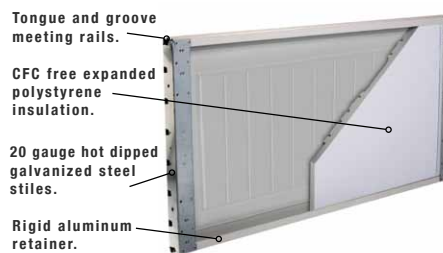

CONSTRUCTION