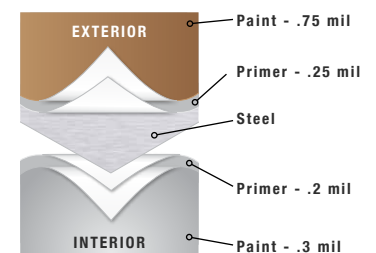

PAINT LAYERS